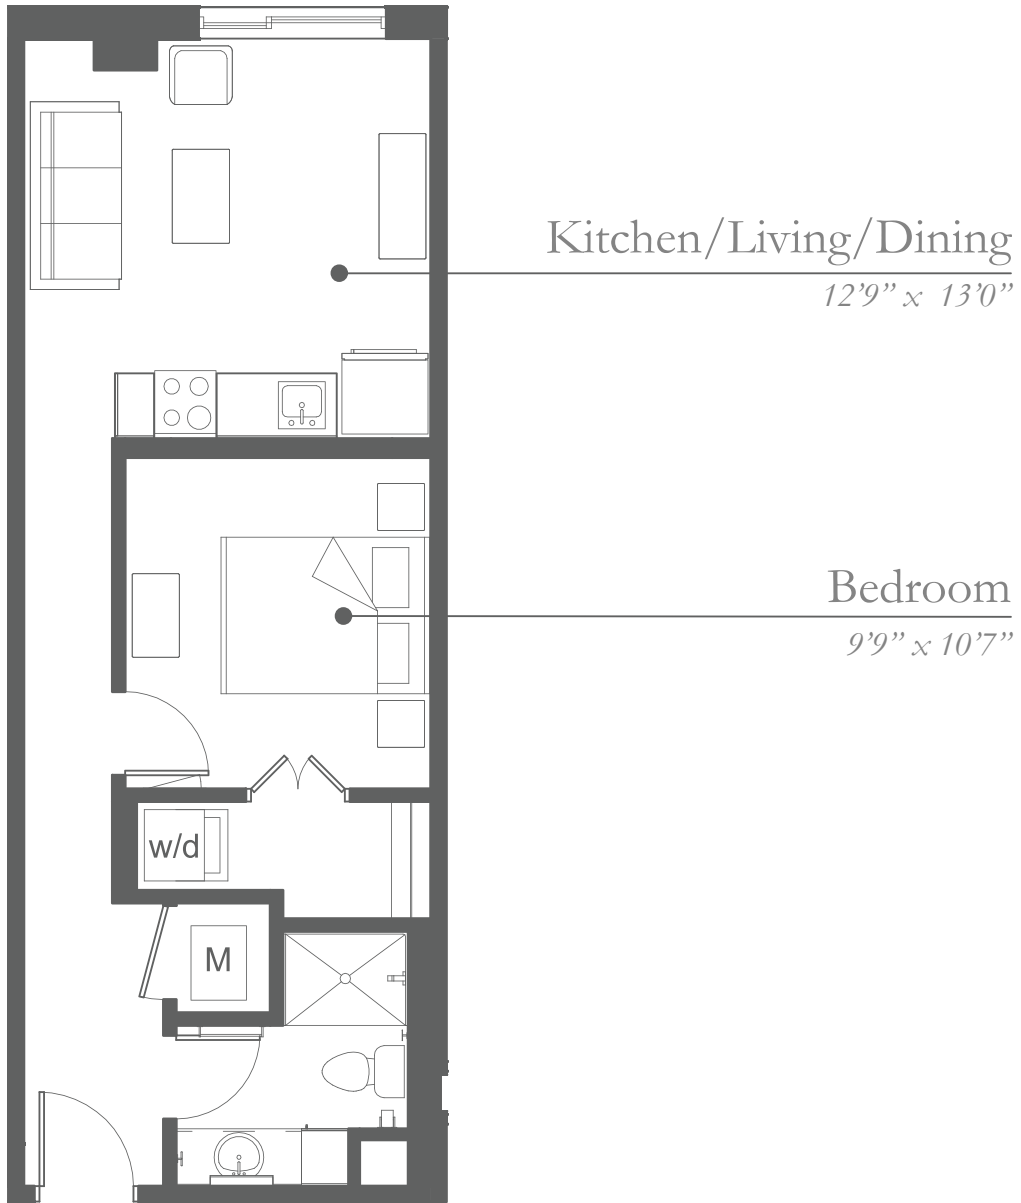

THE FRANC A1

515 SF | 1 BEDROOM | 1 BATH | EAST VIEW

THE BANK

EXCHANGE