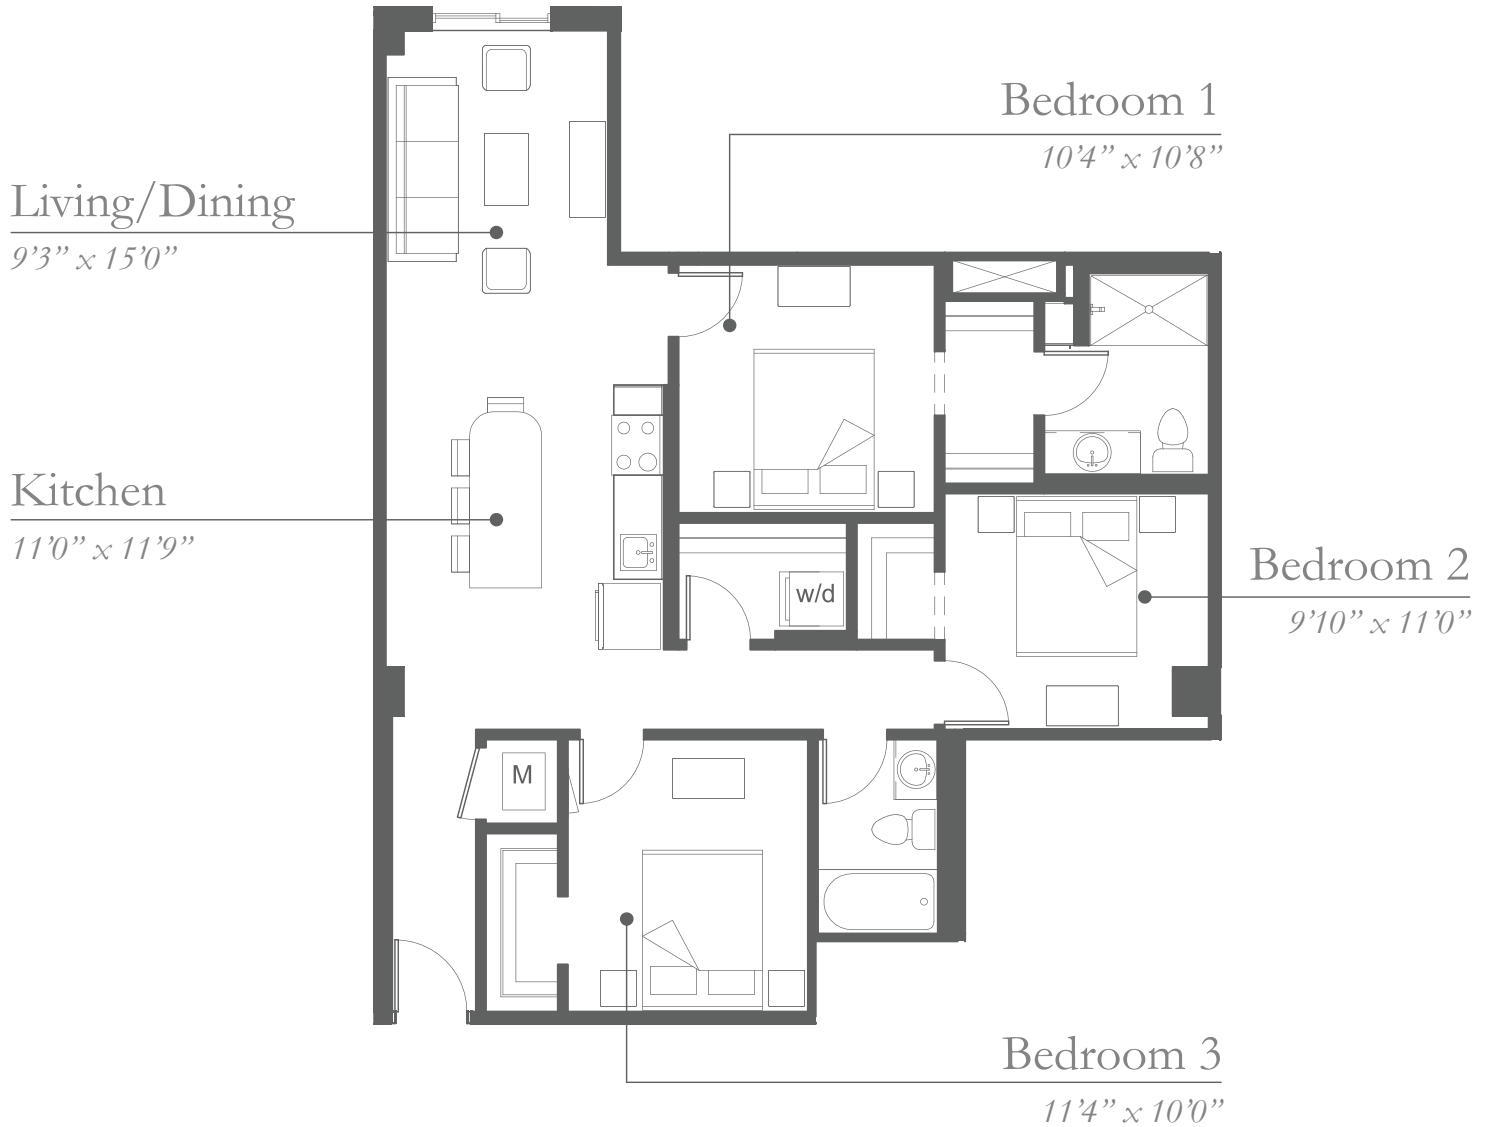

THE KIP

1,072 SF | 3 BEDROOM | 2 BATH | EAST VIEW

THE BANK EXCHANGE

1920 FARNAM STREET, OMAHA NE 68102

402.346.6655

INFO@THEBANKOMAHA.COM

137

237

337

437

637